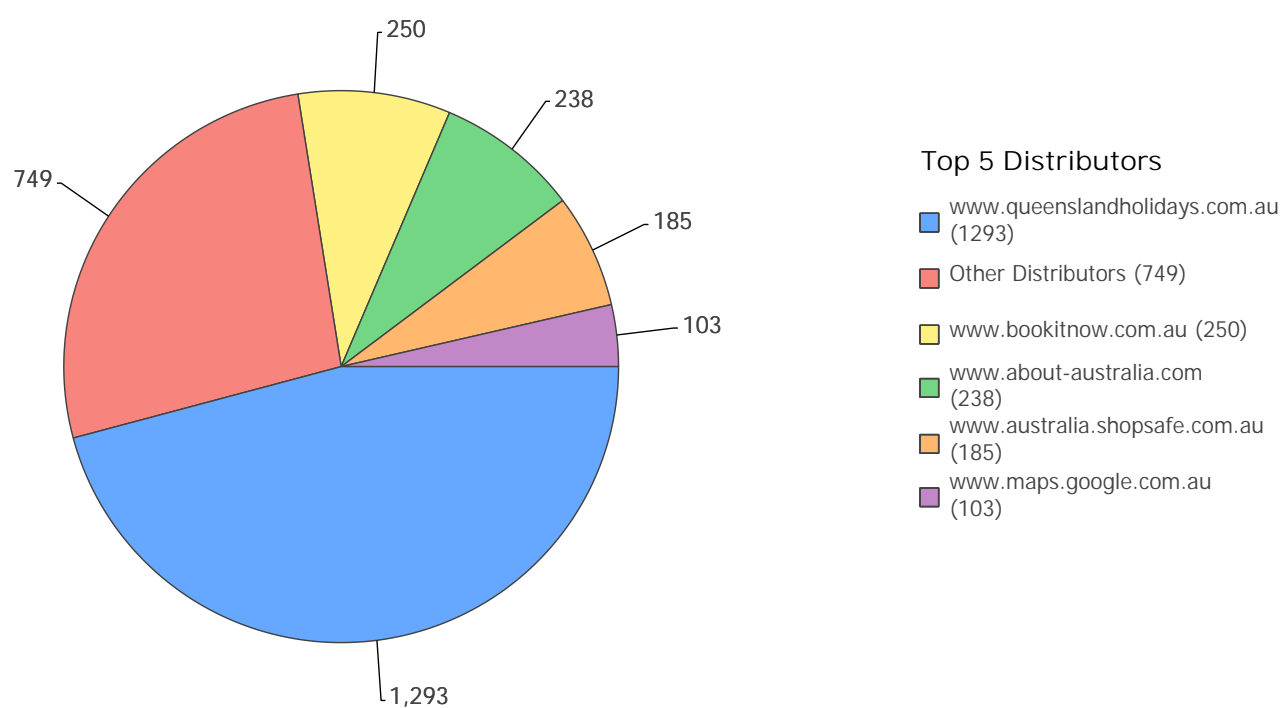

Page Views Volume Trend

Page Views represent the number of times a consumer viewed your product page within the ATDW distributor websites.

Note: If data is missing for one or more months, this means data is not available.

Top 5 Distributor Websites

The distributor website graph is a measurement of page views your product attracts for each website for the last 12 months.

Note: For a complete list of distributor websites, please visit the national [ATDW Corporate Site](#)