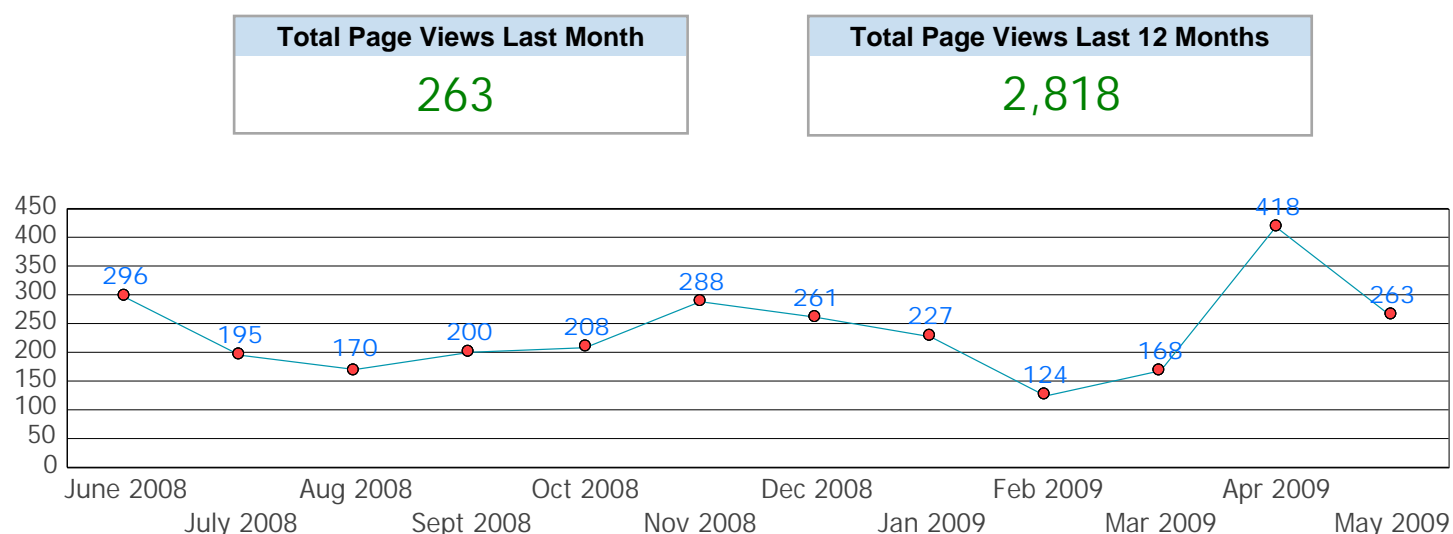

Page Views Volume Trend

Page Views represent the number of times a consumer viewed your product page within the ATDW distributor websites.

Note: If data is missing for one or more months, this means data is not available.

Top 5 Distributor Websites

The distributor website graph is a measurement of page views your product attracts for each website for the last 12 months.

Note: For a complete list of distributor websites, please visit the national [ATDW Corporate Site](#)